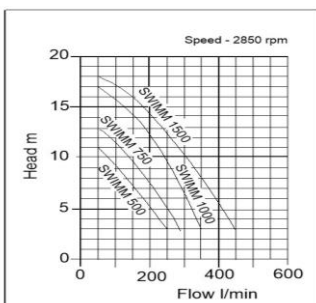

Suitable for:

- Swimming pools
- Water features / Ponds
- Domestic
- Commercial
- Public Pools