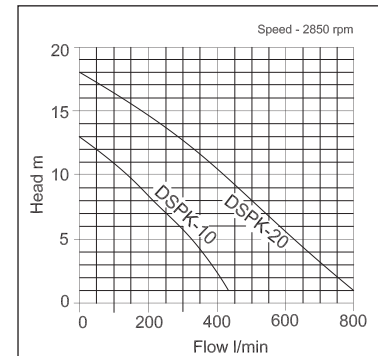

They are constructed in cast iron and 304 stainless steel, and are fitted with a tungsten carbide tipped, single channel, cast iron impeller which rotates against a serrated suction cover. The 410 stainless steel shaft is fitted with a mechanical seal and oil seal, in an oil chamber. They are suitable for sewage in domestic and industrial applications, where the fragmented suspended solids are to be pumped over a short to medium distance. Supplied as standard free-standing, and optional auto coupling set is available for guide rail mounting. Single-phase models are available with or without a float-switch. Supplied with 10 metres of heavy duty rubber power cable.

DSPK-10A

DSPK-20

model	Manual or Auto	outlet (mm)/BSPF	kW	volt	flow (l/min)	head (mtrs)	free passage (mm)	w x l x h (mm)	dry weight (kgs)	packing weight (kgs)	Price (£)	code
DSPK-10	M	50	0.75	110*230*400	430	13	20	190x255x445	19.9	22.3	435.00	1
DSPK-10A	A	50	0.75	110*230	430	13	20	190x255x445	20.1	22.5	467.00	1
DSPK-20	M	80	1.5	230*400	800	18	40	238x376x590	39.1	41.3	585.00	1
DSPK-20A	M	80	1.5	230	800	18	40	238x376x590	39.6	41.9	617.00	1
DSPK-30	M	3"	2.2	400	1200	20	40	245x430x625	58.0	66.0	945.00	1
DSPK-50	M	3"	3.7	400	1300	22	40	245x430x655	60.0	68.0	1,070.00	1
DSPK-75	M	4"	5.5	400	2100	24	50	300x505x770	105.0	116.0	1,956.00	1
DSPK-100	M	4"	7.5	400	2500	27	65	300x505x815	117.0	130.0	2,167.00	1
Optional extra: auto coupling set for guide rail, 50mm										10.1	184.00	1
Optional extra: auto coupling set for guide rail, 80mm										22.3	186.00	1
Optional extra: auto coupling set for guide rail, 3"										30.1	274.00	1
Optional extra: auto coupling set for guide rail, 4"										32.0	278.00	1