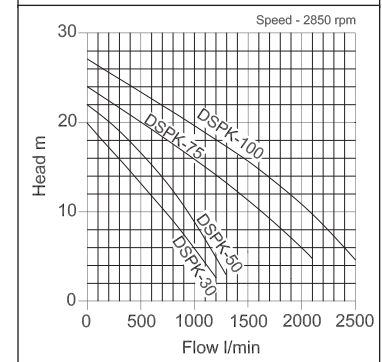

They are constructed in cast iron and 304 stainless steel, and are fitted with a tungsten carbide tipped, single channel, cast iron impeller which rotates against a serrated suction cover. The 410 stainless steel shaft is fitted with a mechanical seal and oil seal, in an oil chamber. They are suitable for sewage in domestic and industrial applications, where the fragmented suspended solids are to be pumped over a short to medium distance. Supplied as standard free-standing, and optional auto coupling set is available for guide rail mounting. Single-phase models are available with or without a float-switch. Supplied with 10 metres of heavy duty rubber power cable.

DSPK-10A

DSPK-20

model	Manual or Auto	outlet (mm)/BSPF	kW	volt	flow (l/min)	head (mtrs)	free passage (mm)	w x l x h (mm)	dry weight (kgs)	packing weight (kgs)	Price (£)	code
DSPK-10	M	50	0.75	110*230*400	430	13	20	190x255x445	19.9	22.3	435.00	1
DSPK-10A	A	50	0.75	110*230	430	13	20	190x255x445	20.1	22.5	467.00	1
DSPK-20	M	80	1.5	230*400	800	18	40	238x376x590	39.1	41.3	585.00	1
DSPK-20A	M	80	1.5	230	800	18	40	238x376x590	39.6	41.9	617.00	1
DSPK-30	M	3"	2.2	400	1200	20	40	245x430x625	58.0	66.0	945.00	1
DSPK-50	M	3"	3.7	400	1300	22	40	245x430x655	60.0	68.0	1,070.00	1
DSPK-75	M	4"	5.5	400	2100	24	50	300x505x770	105.0	116.0	1,956.00	1
DSPK-100	M	4"	7.5	400	2500	27	65	300x505x815	117.0	130.0	2,167.00	1
Optional extra: auto coupling set for guide rail, 50mm										10.1	184.00	1
Optional extra: auto coupling set for guide rail, 80mm										22.3	186.00	1
Optional extra: auto coupling set for guide rail, 3"										30.1	274.00	1
Optional extra: auto coupling set for guide rail, 4"										32.0	278.00	1